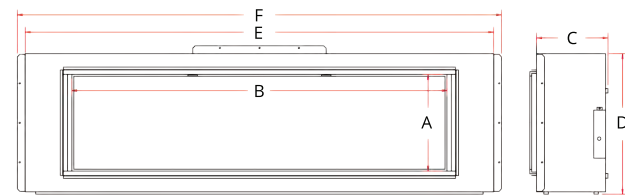

MODEL #	A	B	C	D	E	F
LFV2-40/15	15"	40"	11½"	22½"	54¾"	57¼"
LFV2-60/15	15"	60"	11½"	22½"	74¾"	77¼"
LFV2-80/15	15"	80"	11½"	22½"	94¾"	97¼"
LFV2-100/15	15"	100"	11½"	22½"	114¾"	117¼"
LFV2-120/15	15"	120"	11½"	22½"	134¾"	137¼"

MODEL SHOWN - LFV2-6015-SH

TOUCH SCREEN TECHNOLOGY

Directly below the flame on the right hand side you will find a series of touch controls. The 3 stacked icons (in order) operate the power, heat (on/off) and light intensity. Hold the light intensity for 5 seconds to change the back screen color from orange to blue. To the right of the stacked icons you will see a digital readout with arrows on the top and the bottom. The digital readout indicates the temperature the thermostat is set too. Touch the arrows above or below the digital readout to increase or decrease the set temperature. All touch controls fade to black after 4 seconds.

REMOTE CONTROL

Separate control for on/off variable heat and variable flame