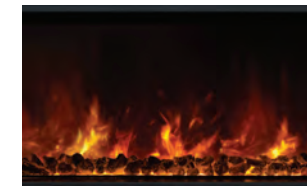

Hand Painted Realistic Driftwood Logset

Large Glass Accent

LANDSCAPE FULLVIEW ELECTRIC FIREPLACE

LFV2-40/15-SH
LFV2-60/15-SH

The Landscape FullView built-in electric fireplace is the first of its kind creating a perfect substitute for a linear gas fireplace. This unique frameless design allows for edge to edge flame presentation as well as unlimited surround capabilities. Available in 5 different lengths for any application as well as 3 customizable flame bed options for different fit and finishes. An optional 2 stage heater is also included for supplemental heat up to 450 square feet.

LFV2-60/15-SH

LFV2-80/15-SH

STANDARD FEATURES

- Realistic natural flame appearance
- Orange/Blue Color Changing Flame
- Glowing Coal Ember Bed
- 5,000 BTU Heater
- Full Flame Viewing Area
- Fully finished, clean face installation
- Affordable alternative to gas fireplaces
- Can be installed beneath a TV
- Cool to the touch with heat on or off
- Remote Control
- Wall Tether Touch Screen Control

STANDARD MEDIA

Orange / Painted Coals

Blue / Painted Coals

Orange / Coals

Blue / Coals

UPGRADE MEDIA OPTIONS

Orange/Glacier Glass

Blue/Glacier Glass