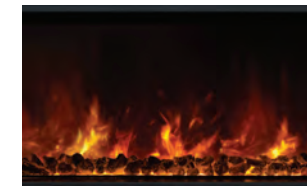

MODERN  FLAMES

LANDSCAPE FULLVIEW 2 SERIES
BUILT-IN/CLEAN FACE ELECTRIC FIREPLACE

LFV2-80/15-SH

LFV2-40/15-SH

STANDARD FEATURES

- Realistic natural flame appearance
- Orange/Blue Color Changing Flame
- Glowing Coal Ember Bed
- 5,000 BTU Heater
- Full Flame Viewing Area
- Fully finished, clean face installation
- Affordable alternative to gas fireplaces
- Can be installed beneath a TV
- Cool to the touch with heat on or off
- Remote Control
- Wall Tether Touch Screen Control

STANDARD MEDIA

Orange / Painted Coals

Blue / Painted Coals

Orange / Coals

Blue / Coals

UPGRADE MEDIA OPTIONS

Orange/Glacier Glass

Blue/Glacier Glass

Hand Painted Realistic Driftwood Logset

Large Glass Accent

LANDSCAPE FULLVIEW ELECTRIC FIREPLACE

LFV2-40/15-SH
LFV2-60/15-SH

The Landscape FullView built-in electric fireplace is the first of its kind creating a perfect substitute for a linear gas fireplace. This unique frameless design allows for edge to edge flame presentation as well as unlimited surround capabilities. Available in 5 different lengths for any application as well as 3 customizable flame bed options for different fit and finishes. An optional 2 stage heater is also included for supplemental heat up to 450 square feet.

LFV2-100/15-SH

STANDARD FEATURES

- Realistic natural flame appearance
- Orange/Blue Color Changing Flame
- Glowing Coal Ember Bed
- 5,000 BTU Heater
- Full Flame Viewing Area
- Fully finished, clean face installation
- Affordable alternative to gas fireplaces
- Can be installed beneath a TV
- Cool to the touch with heat on or off
- Remote Control
- Wall Tether Touch Screen Control