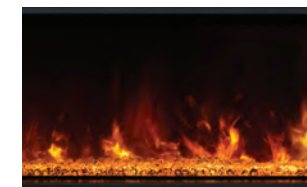

MODERN  FLAMES

LANDSCAPE FULLVIEW 2 SERIES
BUILT-IN/CLEAN FACE ELECTRIC FIREPLACE

LFV2-80/15-SH

LFV2-40/15-SH

STANDARD FEATURES

- Realistic natural flame appearance
- Orange/Blue Color Changing Flame
- Glowing Coal Ember Bed
- 5,000 BTU Heater
- Full Flame Viewing Area
- Fully finished, clean face installation
- Affordable alternative to gas fireplaces
- Can be installed beneath a TV
- Cool to the touch with heat on or off
- Remote Control
- Wall Tether Touch Screen Control

STANDARD MEDIA

Orange / Painted Coals

Blue / Painted Coals

Orange / Coals

Blue / Coals

UPGRADE MEDIA OPTIONS

Orange/Glacier Glass

Blue/Glacier Glass

Hand Painted Realistic Driftwood Logset

Large Glass Accent

LANDSCAPE FULLVIEW ELECTRIC FIREPLACE

LFV2-40/15-SH
LFV2-60/15-SH

The Landscape FullView built-in electric fireplace is the first of its kind creating a perfect substitute for a linear gas fireplace. This unique frameless design allows for edge to edge flame presentation as well as unlimited surround capabilities. Available in 5 different lengths for any application as well as 3 customizable flame bed options for different fit and finishes. An optional 2 stage heater is also included for supplemental heat up to 450 square feet.

LFV2-60/15-SH

LFV2-80/15-SH

STANDARD FEATURES

- Realistic natural flame appearance
- Orange/Blue Color Changing Flame
- Glowing Coal Ember Bed
- 5,000 BTU Heater
- Full Flame Viewing Area
- Fully finished, clean face installation
- Affordable alternative to gas fireplaces
- Can be installed beneath a TV
- Cool to the touch with heat on or off
- Remote Control
- Wall Tether Touch Screen Control