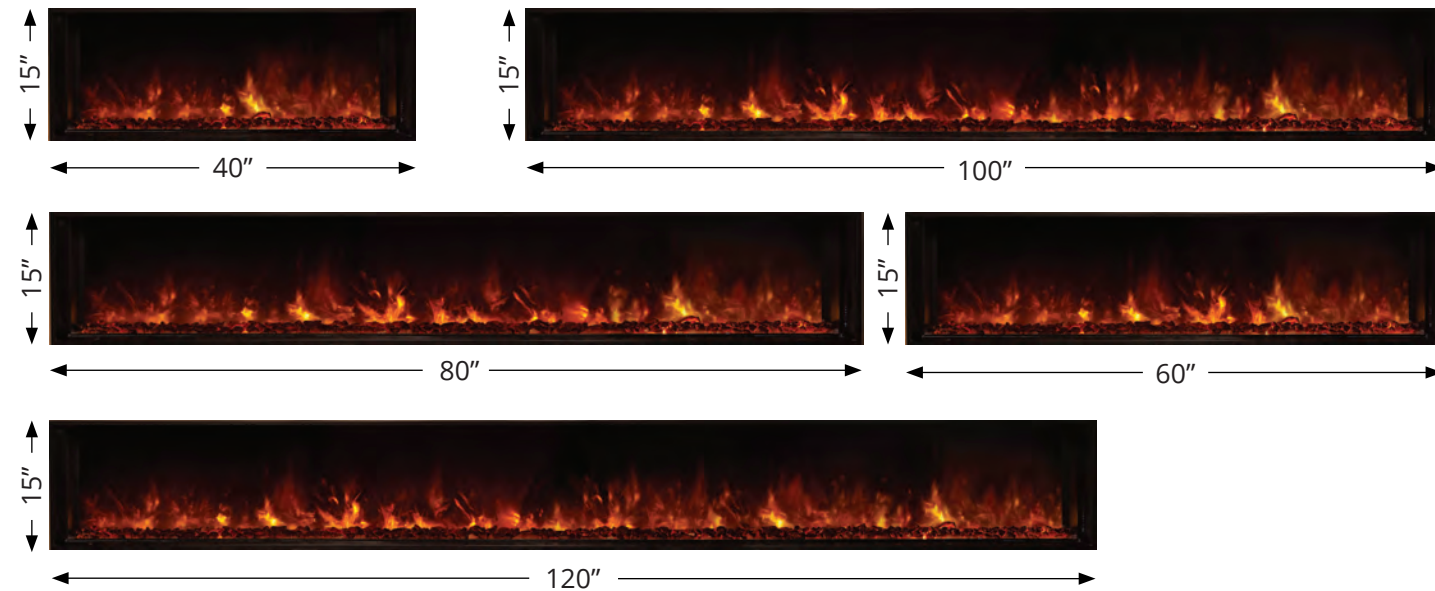

5 DIFFERENT SIZES

MODEL #	VOLTS	WATTS	BTU'S	FRAMING DIMENSIONS
LFV2-40/15	AC 120V / 60Hz	1,530	5,000	55 ¾" L x 12" W x 23" H
LFV2-60/15	AC 120V / 60Hz	1,530	5,000	75 ¾" L x 12" W x 23" H
LFV2-80/15	AC 120V / 60Hz	1,550	5,000	95 ¾" L x 12" W x 23" H
LFV2-100/15	AC 120V / 60Hz	1,600	5,000	115 ¾" L x 12" W x 23" H
LFV2-120/15	AC 120V / 60Hz	1,600	5,000	135 ¾" L x 12" W x 23" H