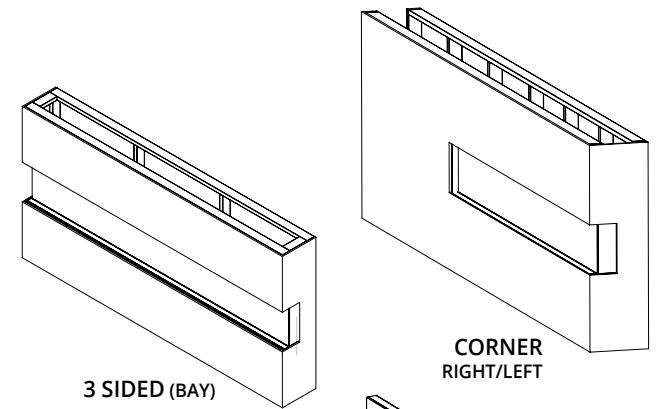

MULTI INSTALLATIONS - MULTIPLE DIFFERENT CONFIGURATIONS

MULTI INSTALL DEPTHS:

- BUILT-IN CLEAN FACE
- PARTIAL 2x6 RECESS
- WALL MOUNT*

MULTI CONFIGURATIONS:

- SINGLE SIDED
- LEFT CORNER
- RIGHT CORNER
- WALL MOUNT*
- BUILT-IN RECESSED (2X4)
- FLOATING WALL CABINET
- 3-SIDED (BAY)
- FLOOR CABINET

*Mantel & Accessories Sold Separately