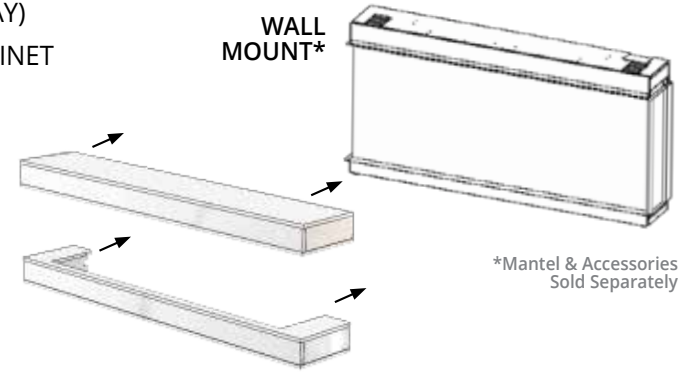

MULTI INSTALLATIONS - MULTIPLE DIFFERENT CONFIGURATIONS

MULTI INSTALL DEPTHS:

- BUILT-IN CLEAN FACE
- PARTIAL 2x6 RECESS
- WALL MOUNT*

MULTI CONFIGURATIONS:

- SINGLE SIDED
- LEFT CORNER
- RIGHT CORNER
- WALL MOUNT*
- BUILT-IN RECESSED (2X4)
- FLOATING WALL CABINET
- 3-SIDED (BAY)
- FLOOR CABINET