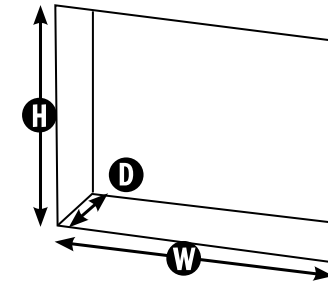

SPECTRUM SLIMLINE SERIES

Dimension Specs

SPECTRUM SLIMLINE DIMENSIONAL SPECS

Model Number	A	B	C	D	E	F	G	H	FINISHED OPENING DIMENSIONS W x H x D
SPS-50B	49-3/4" (1264mm)	17" (430mm)	4-3/4" (121mm)	48-5/8" (1235mm)	16-1/8" (410mm)	4" (102mm)	46" (1168mm)	12" (305mm)	48-7/8" (1242mm) x 16-1/4" (413mm) x 4" (102mm) minimum
SPS-60B	59-3/4" (1518mm)	17" (430mm)	4-3/4" (121mm)	58-5/8" (1489mm)	16-1/8" (410mm)	4" (102mm)	55-13/16" (1418mm)	12" (305mm)	58-7/8" (1496mm) x 16-1/4" (413mm) x 4" (102mm) minimum
SPS-74B	73-3/4" (1873mm)	17" (430mm)	4-3/4" (121mm)	72-5/8" (1845mm)	16-1/8" (410mm)	4" (102mm)	69-3/4" (1772mm)	12" (305mm)	72-7/8" (1851mm) x 16-1/4" (413mm) x 4" (102mm) minimum
SPS-100B	99-3/4" (2534mm)	17" (430mm)	4-3/4" (121mm)	98-5/8" (2505mm)	16-1/8" (410mm)	4" (102mm)	95-7/8" (2435mm)	12" (305mm)	98-7/8" (2512mm) x 16-1/4" (413mm) x 4" (102mm) minimum

FINISHED OPENING DIMENSIONS

W Width x H Height x D Depth

REMOTE CONTROL

Separate controls for on/off variable heat and variable flame, with independent flame & ember bed variable colors.

MODERN FLAMES WEBSITE