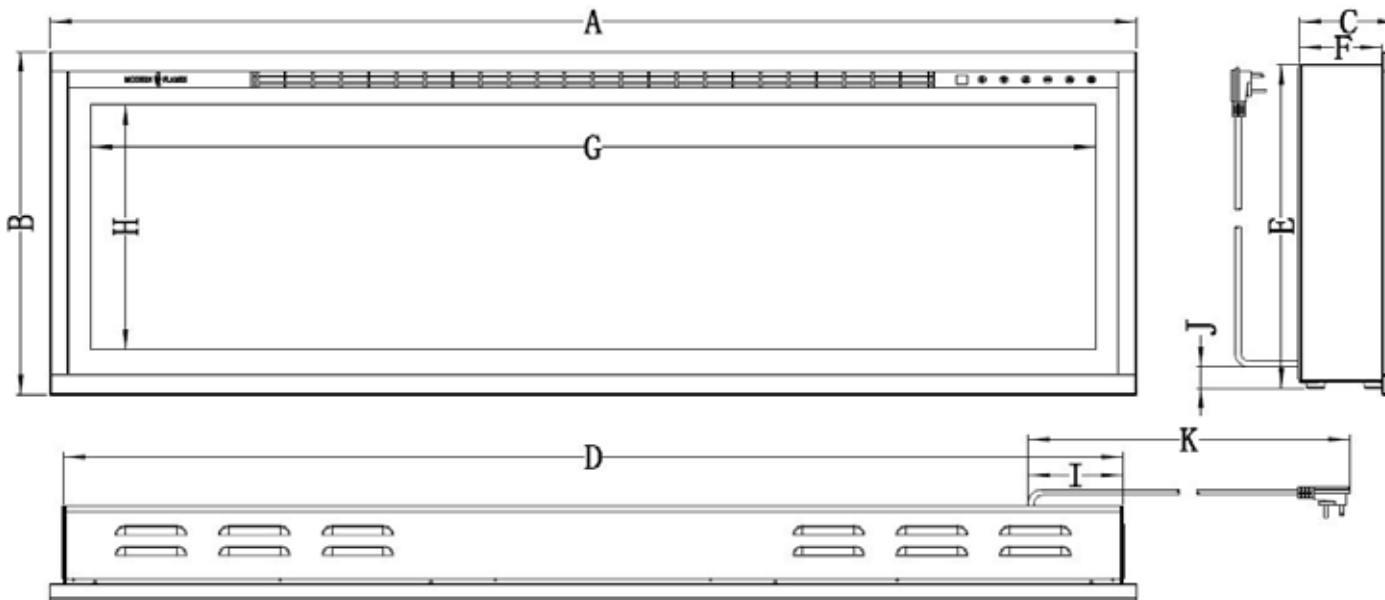

SPECTRUM SLIMLINE SERIES

Dimension Specs

SPECTRUM SLIMLINE DIMENSIONAL SPECS

Model Number	A	B	C	D	E	F	G	H	FINISHED OPENING DIMENSIONS W x H x D
SPS-50B	49-3/4" (1264mm)	17" (430mm)	4-3/4" (121mm)	48-5/8" (1235mm)	16-1/8" (410mm)	4" (102mm)	46" (1168mm)	12" (305mm)	48-7/8" (1242mm) x 16-1/4" (413mm) x 4" (102mm) minimum
SPS-60B	59-3/4" (1518mm)	17" (430mm)	4-3/4" (121mm)	58-5/8" (1489mm)	16-1/8" (410mm)	4" (102mm)	55-13/16" (1418mm)	12" (305mm)	58-7/8" (1496mm) x 16-1/4" (413mm) x 4" (102mm) minimum
SPS-74B	73-3/4" (1873mm)	17" (430mm)	4-3/4" (121mm)	72-5/8" (1845mm)	16-1/8" (410mm)	4" (102mm)	69-3/4" (1772mm)	12" (305mm)	72-7/8" (1851mm) x 16-1/4" (413mm) x 4" (102mm) minimum
SPS-100B	99-3/4" (2534mm)	17" (430mm)	4-3/4" (121mm)	98-5/8" (2505mm)	16-1/8" (410mm)	4" (102mm)	95-7/8" (2435mm)	12" (305mm)	98-7/8" (2512mm) x 16-1/4" (413mm) x 4" (102mm) minimum

FINISHED OPENING DIMENSIONS

W Width x H Height x D Depth

REMOTE CONTROL

Separate controls for on/off variable heat and variable flame, with independent flame & ember bed variable colors.

MODERN FLAMES WEBSITE