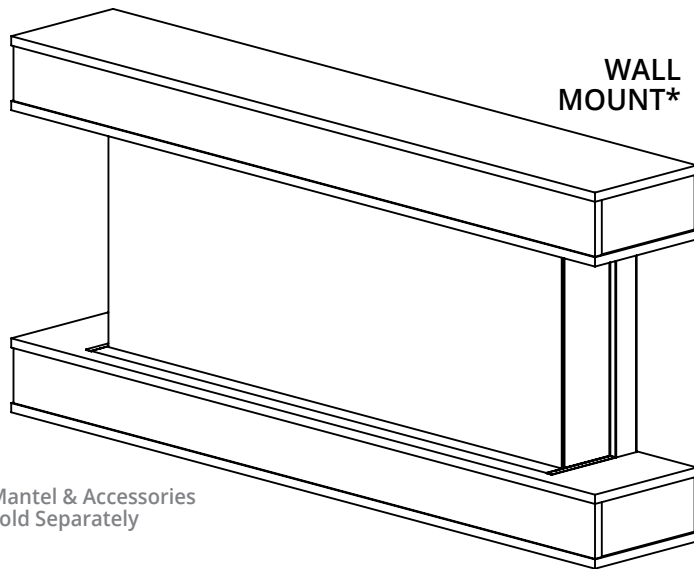

STUDIO SUITES - LANDSCAPE PRO™ MULTI

Dimension Specs

WALL MOUNT MANTEL DIMENSIONAL SPECS (Assembled)

Part #	Width	Height	Depth
WMC-44LPM-(#Color)	58.5	28	14
WMC-56LPM-(#Color)	70.5	28	14
WMC-68LPM-(#Color)	82.5	28	14
WMC-80LPM-(#Color)	94.5	28	14

COLORS: COASTAL SAND (CS), WEATHERED WALNUT (WW), DRIFTWOOD GRAY (DG), READY TO PAINT (RTF)