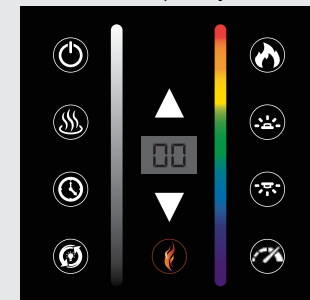

HEAT

- Up To 10,000 BTU Heat Output
- High Efficiency PTC Ceramic Heater

CONTROLS & FUNCTIONS

- Wi-Fi Connect to Fireplace (Alexa/Google home compatible)
- Basic Features Manual Controls
- Flame Speed (4 speed settings)
- Full Feature Remote Control
 - RGB Color Wheel
 - Brightness Slide Bar

LIGHTING - INDEPENDENT COLOR CONTROL

Full Color Spectrum Lighting for Flames, Ember Bed & Downlighting

MEDIA - **NEW** PREMIUM LOG DESIGN STANDARD

HEAT - 5,000 - 10,000 BTU

120V & 240V High Efficiency Ceramic Heater - Indoor & Outdoor Approved

FLAMES & LIGHTING
15 WATTS
NO HEAT

1500 WATT HEATER
120V 5,000 BTU
UP TO 400 SQ FT

3000 WATT HEATER
240V 10,000 BTU
UP TO 800 SQ FT

MODERN FLAMES

Landscape Pro™ Multi Fireplaces are equipped with adjustable heaters controlled by remote or phone app. Wireless Wall Control has thermostat controls.

STANDARD CONTROLS

REMOTE CONTROL & MANUAL CONTROL

MODERN FLAMES

FULL FEATURED
Wi-Fi APP

UPGRADE CONTROLS

WIRELESS WALL THERMOSTAT CONTROL

Sold separately.

PT# MF-PRO-V2-WTC