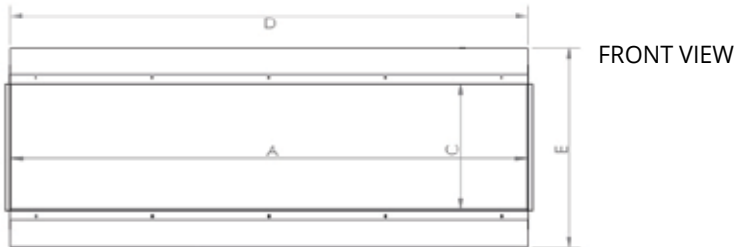

*Mantel & Accessories Sold Separately

MODEL & CONFIGURATION		VIEWING AREA			FIREBOX DIMENSIONS					
MODEL #	CONFIGURATION	A FRONT GLASS WIDTH	B SIDE GLASS WIDTH	C GLASS HEIGHT	D OVERALL WIDTH	E OVERALL HEIGHT	F OVERALL DEPTH	G BOTTOM TO VIEWING	H TOP TO VIEWING	I BACK TO VIEWING
LPM-4416V2	SINGLE SIDED	43.75" (1111.25mm)	-	15.75" (400.05mm)	44.0625" (1119.19mm)	25" (635mm)	11.625" (295.28mm)	4.625" (117.48mm)	4.625" (117.48mm)	-
	CORNER (L/R)	43.75" (1111.25mm)	5" (127mm)	15.75" (400.05mm)	44.0625" (1119.19mm)	25" (635mm)	11.625" (295.28mm)	4.625" (117.48mm)	4.625" (117.48mm)	4.125" (104.78mm)
	3-SIDED (BAY)	43.75" (1111.25mm)	5" (127mm)	15.75" (400.05mm)	44.0625" (1119.19mm)	25" (635mm)	11.625" (295.28mm)	4.625" (117.48mm)	4.625" (117.48mm)	4.125" (104.78mm)
LPM-5616V2	SINGLE SIDED	55.75" (1416.05mm)	-	15.75" (400.05mm)	56.0625" (1423.99mm)	25" (635mm)	11.625" (295.28mm)	4.625" (117.48mm)	4.625" (117.48mm)	-
	CORNER (L/R)	55.75" (1416.05mm)	5" (127mm)	15.75" (400.05mm)	56.0625" (1423.99mm)	25" (635mm)	11.625" (295.28mm)	4.625" (117.48mm)	4.625" (117.48mm)	4.125" (104.78mm)
	3-SIDED (BAY)	55.75" (1416.05mm)	5" (127mm)	15.75" (400.05mm)	56.0625" (1423.99mm)	25" (635mm)	11.625" (295.28mm)	4.625" (117.48mm)	4.625" (117.48mm)	4.125" (104.78mm)
LPM-6816V2	SINGLE SIDED	67.75" (1720.85mm)	-	15.75" (400.05mm)	68.0625" (1728.79mm)	25" (635mm)	11.625" (295.28mm)	4.625" (117.48mm)	4.625" (117.48mm)	-
	CORNER (L/R)	67.75" (1720.85mm)	5" (127mm)	15.75" (400.05mm)	68.0625" (1728.79mm)	25" (635mm)	11.625" (295.28mm)	4.625" (117.48mm)	4.625" (117.48mm)	4.125" (104.78mm)
	3-SIDED (BAY)	67.75" (1720.85mm)	5" (127mm)	15.75" (400.05mm)	68.0625" (1728.79mm)	25" (635mm)	11.625" (295.28mm)	4.625" (117.48mm)	4.625" (117.48mm)	4.125" (104.78mm)
LPM-8016V2	SINGLE SIDED	79.75" (2025.65mm)	-	15.75" (400.05mm)	80.0625" (2031.59mm)	25" (635mm)	11.625" (295.28mm)	4.625" (117.48mm)	4.625" (117.48mm)	-
	CORNER (L/R)	79.75" (2025.65mm)	5" (127mm)	15.75" (400.05mm)	80.0625" (2031.59mm)	25" (635mm)	11.625" (295.28mm)	4.625" (117.48mm)	4.625" (117.48mm)	4.125" (104.78mm)
	3-SIDED (BAY)	79.75" (2025.65mm)	5" (127mm)	15.75" (400.05mm)	80.0625" (2031.59mm)	25" (635mm)	11.625" (295.28mm)	4.625" (117.48mm)	4.625" (117.48mm)	4.125" (104.78mm)
LPM-9616V2	SINGLE SIDED	96.75" (2457.45mm)	-	15.75" (400.05mm)	96.0625" (2439.99mm)	25" (635mm)	11.625" (295.28mm)	4.625" (117.48mm)	4.625" (117.48mm)	-
	CORNER (L/R)	96.75" (2457.45mm)	5" (127mm)	15.75" (400.05mm)	96.0625" (2439.99mm)	25" (635mm)	11.625" (295.28mm)	4.625" (117.48mm)	4.625" (117.48mm)	4.125" (104.78mm)
	3-SIDED (BAY)	96.75" (2457.45mm)	5" (127mm)	15.75" (400.05mm)	96.0625" (2439.99mm)	25" (635mm)	11.625" (295.28mm)	4.625" (117.48mm)	4.625" (117.48mm)	4.125" (104.78mm)
LPM-12016V2	SINGLE SIDED	119.75" (3041.65mm)	-	15.75" (400.05mm)	120.0625" (3049.59mm)	25" (635mm)	11.625" (295.28mm)	4.625" (117.48mm)	4.625" (117.48mm)	-
	CORNER (L/R)	119.75" (3041.65mm)	5" (127mm)	15.75" (400.05mm)	120.0625" (3049.59mm)	25" (635mm)	11.625" (295.28mm)	4.625" (117.48mm)	4.625" (117.48mm)	4.125" (104.78mm)
	3-SIDED (BAY)	119.75" (3041.65mm)	5" (127mm)	15.75" (400.05mm)	120.0625" (3049.59mm)	25" (635mm)	11.625" (295.28mm)	4.625" (117.48mm)	4.625" (117.48mm)	4.125" (104.78mm)