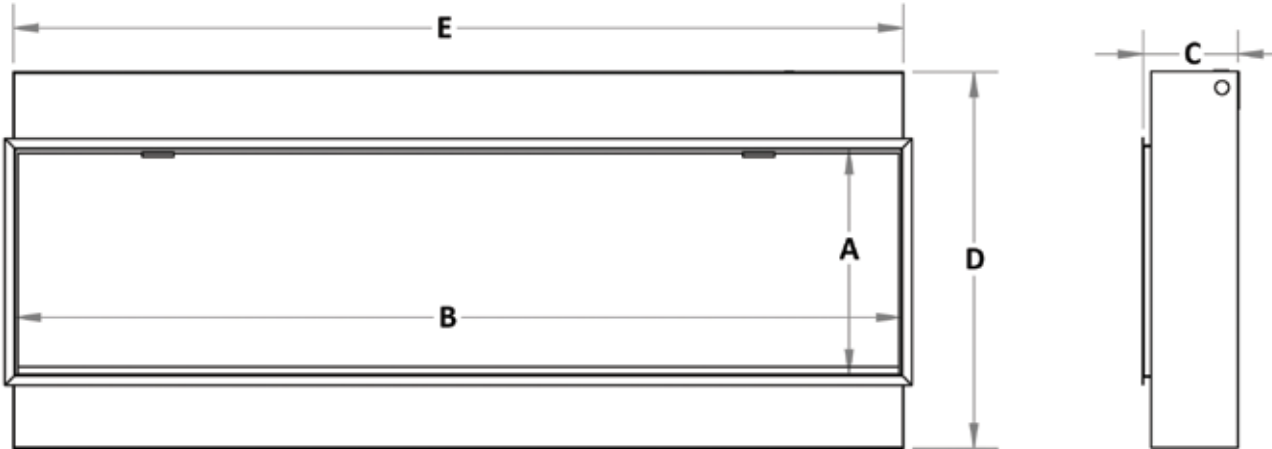

MODEL	VIEWING AREA		FIREBOX DIMENSIONS			FRAMING DIMENSIONS
	A	B	C	D	E	W x H x D
LPS-4414V2	13.375" (355.6mm)	43.25" (1098.55")	6" (152.4mm)	23.75" (603.25mm)	44.0625" (1119.19mm)	44 1/4" W x 24 1/8" H x 6" D (1130mm W x 613mm H x 152mm D)
LPS-5614V2	13.375" (355.6mm)	55.25" (1403.35mm)	6" (152.4mm)	23.75" (603.25mm)	56.0625" (1423.99mm)	56 1/4" W x 24 1/8" H x 6" D (1435mm W x 613mm H x 152mm D)
LPS-6814V2	13.375" (355.6mm)	67.25" (1708.15mm)	6" (152.4mm)	23.75" (603.25mm)	68.0625" (1728.79mm)	68 1/4" W x 24 1/8" H x 6" D (1740mm W x 613mm H x 152mm D)
LPS-8014V2	13.375" (355.6mm)	79.25" (2012.95mm)	6" (152.4mm)	23.75" (603.25mm)	80.0625" (2033.59mm)	80 1/4" W x 24 1/8" H x 6" D (2045mm W x 613mm H x 152mm D)
LPS-9614V2	13.375" (355.6mm)	95.25" (2419.35mm)	6" (152.4mm)	23.75" (603.25mm)	96.0625" (2439.99mm)	96 1/4" W x 24 1/8" H x 6" D (2451mm W x 613mm H x 152mm D)

Note Dimensions include screw heads on the exterior of the fireplace. Interior viewing dimensions include the trim kit.

US Patent 11473745