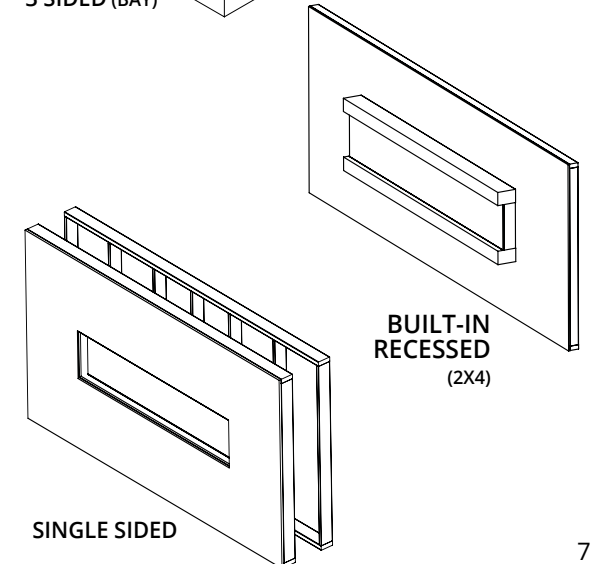

CORNER
RIGHT/LEFT