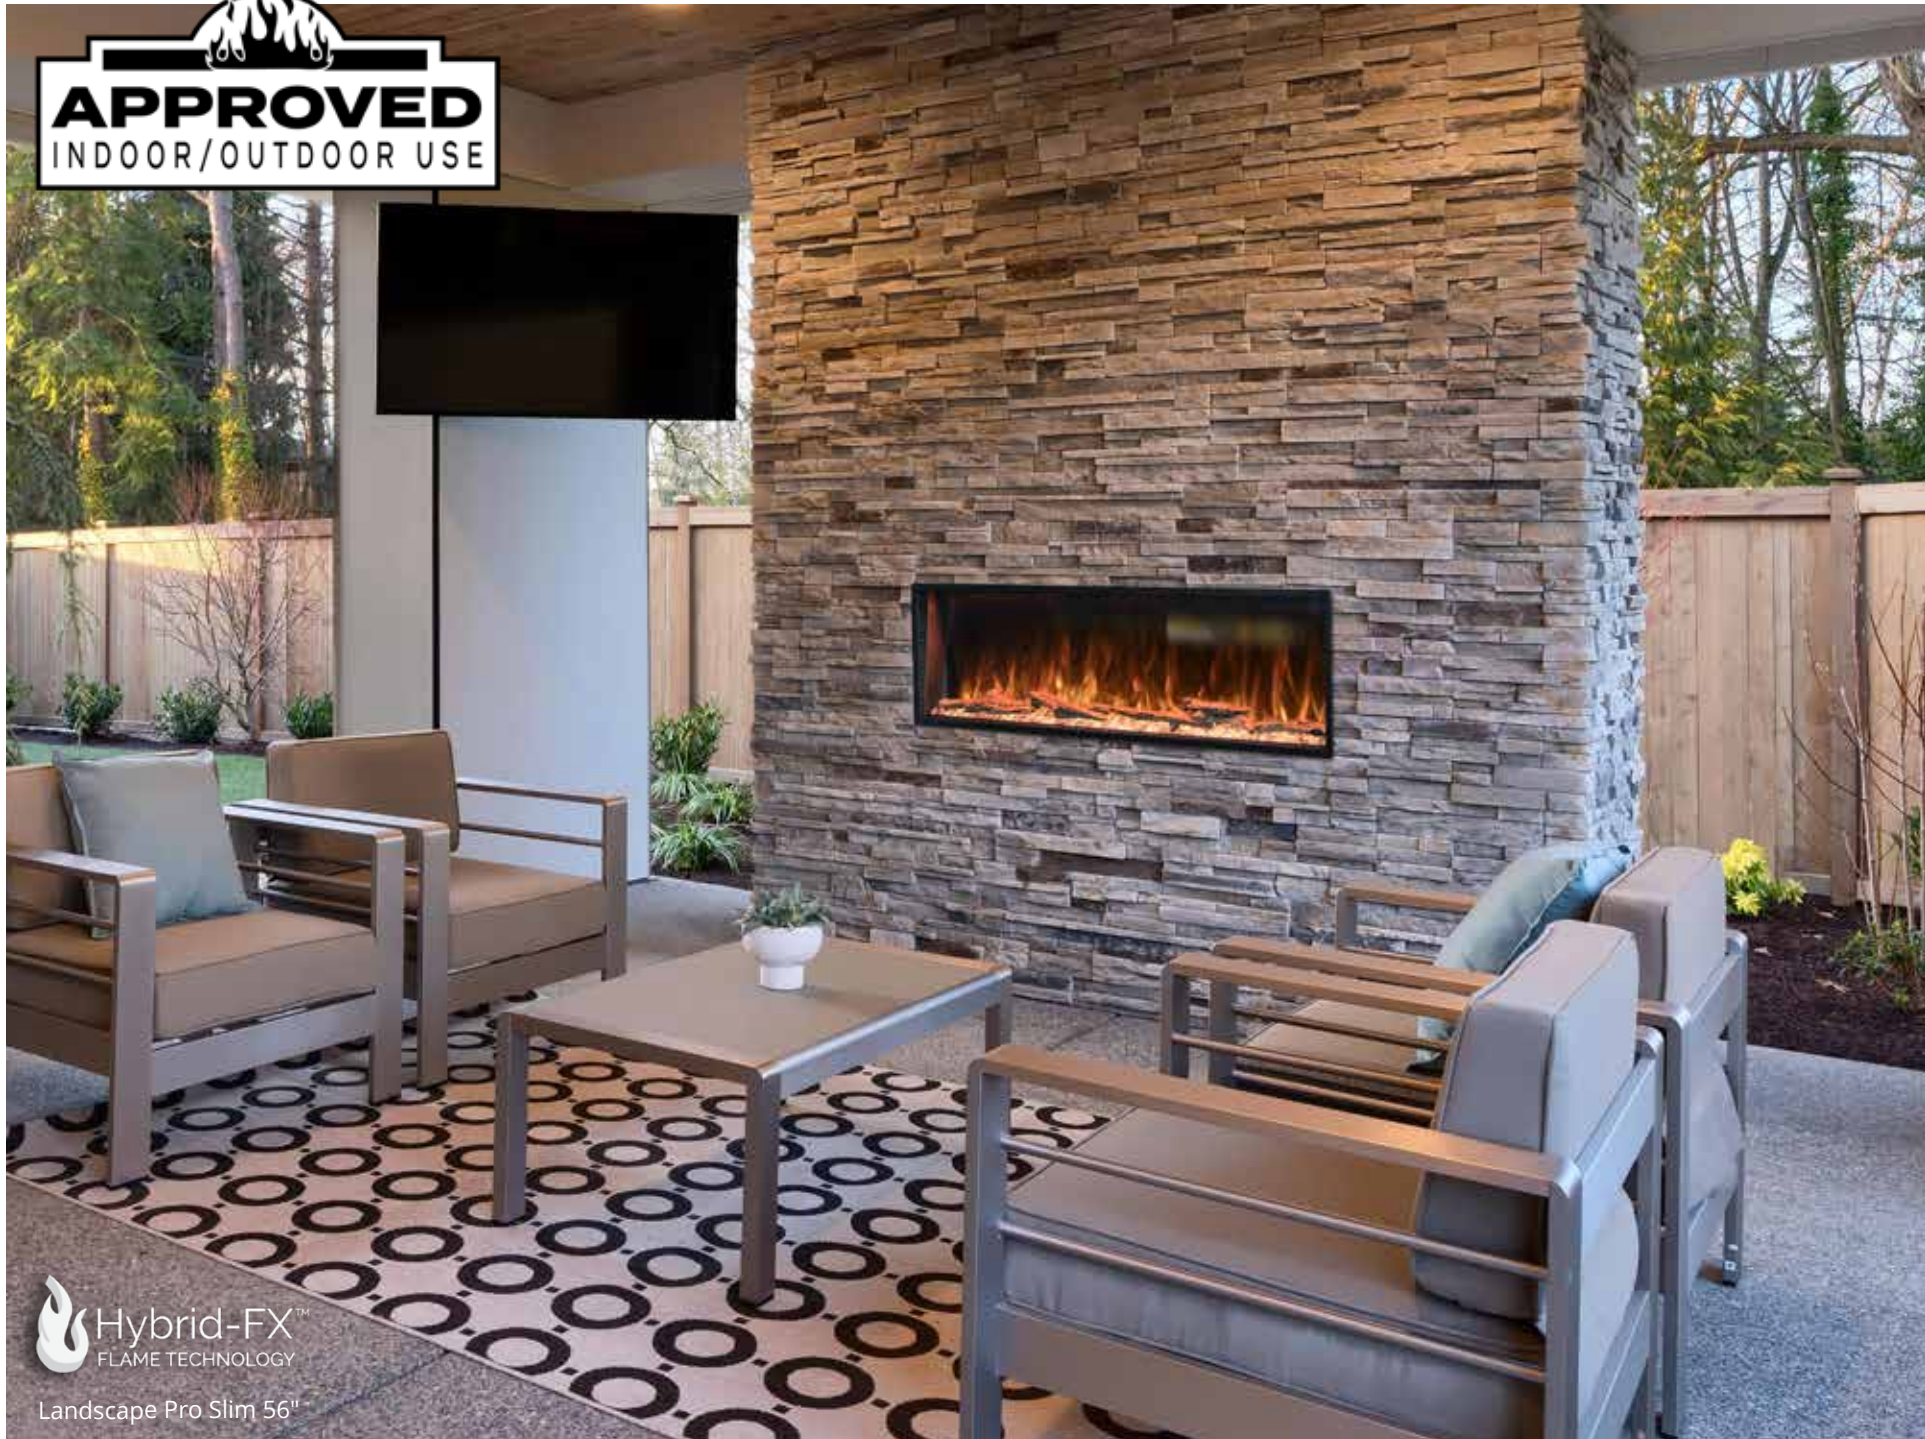

 Hybrid-FX™
FLAME TECHNOLOGY

Landscape Pro Slim 56"

modernflames.com

LANDSCAPE PRO™ SLIM SERIES

Built-in Clean Face Electric Fireplace

The Landscape Pro™ Slim electric fireplace is the perfect option for any customer looking for a unique frameless look installed into a 2" x 6" wall. This new Slim model in the Landscape Pro™ Series features independently controlled flame plus up & down lighting with an edge-to-edge viewing area. This Pro Series model features NEW Hybrid-FX™ flame technology, high intensity LED lighting and active ember bed, Driftwood Logs & Wi-Fi controls all as standard features. The Landscape Pro Slim features a 5000 BTU heater, remote and wireless control and comes in 5 linear sizes, 44" | 56" | 68" | 80" | 96".