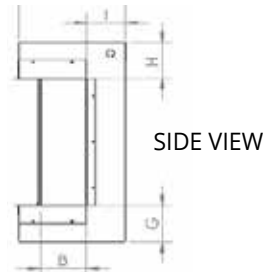

*Mantel & Accessories Sold Separately

MODEL & CONFIGURATION		VIEWING AREA			FIREBOX DIMENSIONS					
MODEL #	CONFIGURATION	A FRONT GLASS WIDTH	B SIDE GLASS WIDTH	C GLASS HEIGHT	D OVERALL WIDTH	E OVERALL HEIGHT	F OVERALL DEPTH	G BOTTOM TO VIEWING	H TOP TO VIEWING	I BACK TO VIEWING
LPM-4416V2	SINGLE SIDED	43.75" (1111.25mm)	-	15.75" (400.05mm)	44.0625" (1119.19mm)	25" (635mm)	11.625" (295.28mm)	4.625" (117.48mm)	4.625" (117.48mm)	-
	CORNER (L/R)	43.75" (1111.25mm)	5" (127mm)	15.75" (400.05mm)	44.0625" (1119.19mm)	25" (635mm)	11.625" (295.28mm)	4.625" (117.48mm)	4.625" (117.48mm)	4.125" (104.78mm)
	3-SIDED (BAY)	43.75" (1111.25mm)	5" (127mm)	15.75" (400.05mm)	44.0625" (1119.19mm)	25" (635mm)	11.625" (295.28mm)	4.625" (117.48mm)	4.625" (117.48mm)	4.125" (104.78mm)
LPM-5616V2	SINGLE SIDED	55.75" (1416.05mm)	-	15.75" (400.05mm)	56.0625" (1423.99mm)	25" (635mm)	11.625" (295.28mm)	4.625" (117.48mm)	4.625" (117.48mm)	-
	CORNER (L/R)	55.75" (1416.05mm)	5" (127mm)	15.75" (400.05mm)	56.0625" (1423.99mm)	25" (635mm)	11.625" (295.28mm)	4.625" (117.48mm)	4.625" (117.48mm)	4.125" (104.78mm)
	3-SIDED (BAY)	55.75" (1416.05mm)	5" (127mm)	15.75" (400.05mm)	56.0625" (1423.99mm)	25" (635mm)	11.625" (295.28mm)	4.625" (117.48mm)	4.625" (117.48mm)	4.125" (104.78mm)
LPM-6816V2	SINGLE SIDED	67.75" (1720.85mm)	-	15.75" (400.05mm)	68.0625" (1728.79mm)	25" (635mm)	11.625" (295.28mm)	4.625" (117.48mm)	4.625" (117.48mm)	-
	CORNER (L/R)	67.75" (1720.85mm)	5" (127mm)	15.75" (400.05mm)	68.0625" (1728.79mm)	25" (635mm)	11.625" (295.28mm)	4.625" (117.48mm)	4.625" (117.48mm)	4.125" (104.78mm)
	3-SIDED (BAY)	67.75" (1720.85mm)	5" (127mm)	15.75" (400.05mm)	68.0625" (1728.79mm)	25" (635mm)	11.625" (295.28mm)	4.625" (117.48mm)	4.625" (117.48mm)	4.125" (104.78mm)
LPM-8016V2	SINGLE SIDED	79.75" (2025.65mm)	-	15.75" (400.05mm)	80.0625" (2031.59mm)	25" (635mm)	11.625" (295.28mm)	4.625" (117.48mm)	4.625" (117.48mm)	-
	CORNER (L/R)	79.75" (2025.65mm)	5" (127mm)	15.75" (400.05mm)	80.0625" (2031.59mm)	25" (635mm)	11.625" (295.28mm)	4.625" (117.48mm)	4.625" (117.48mm)	4.125" (104.78mm)
	3-SIDED (BAY)	79.75" (2025.65mm)	5" (127mm)	15.75" (400.05mm)	80.0625" (2031.59mm)	25" (635mm)	11.625" (295.28mm)	4.625" (117.48mm)	4.625" (117.48mm)	4.125" (104.78mm)
LPM-9616V2	SINGLE SIDED	96.75" (2457.45mm)	-	15.75" (400.05mm)	96.0625" (2439.99mm)	25" (635mm)	11.625" (295.28mm)	4.625" (117.48mm)	4.625" (117.48mm)	-
	CORNER (L/R)	96.75" (2457.45mm)	5" (127mm)	15.75" (400.05mm)	96.0625" (2439.99mm)	25" (635mm)	11.625" (295.28mm)	4.625" (117.48mm)	4.625" (117.48mm)	4.125" (104.78mm)
	3-SIDED (BAY)	96.75" (2457.45mm)	5" (127mm)	15.75" (400.05mm)	96.0625" (2439.99mm)	25" (635mm)	11.625" (295.28mm)	4.625" (117.48mm)	4.625" (117.48mm)	4.125" (104.78mm)
LPM-12016V2	SINGLE SIDED	119.75" (3041.65mm)	-	15.75" (400.05mm)	120.0625" (3049.59mm)	25" (635mm)	11.625" (295.28mm)	4.625" (117.48mm)	4.625" (117.48mm)	-
	CORNER (L/R)	119.75" (3041.65mm)	5" (127mm)	15.75" (400.05mm)	120.0625" (3049.59mm)	25" (635mm)	11.625" (295.28mm)	4.625" (117.48mm)	4.625" (117.48mm)	4.125" (104.78mm)
	3-SIDED (BAY)	119.75" (3041.65mm)	5" (127mm)	15.75" (400.05mm)	120.0625" (3049.59mm)	25" (635mm)	11.625" (295.28mm)	4.625" (117.48mm)	4.625" (117.48mm)	4.125" (104.78mm)